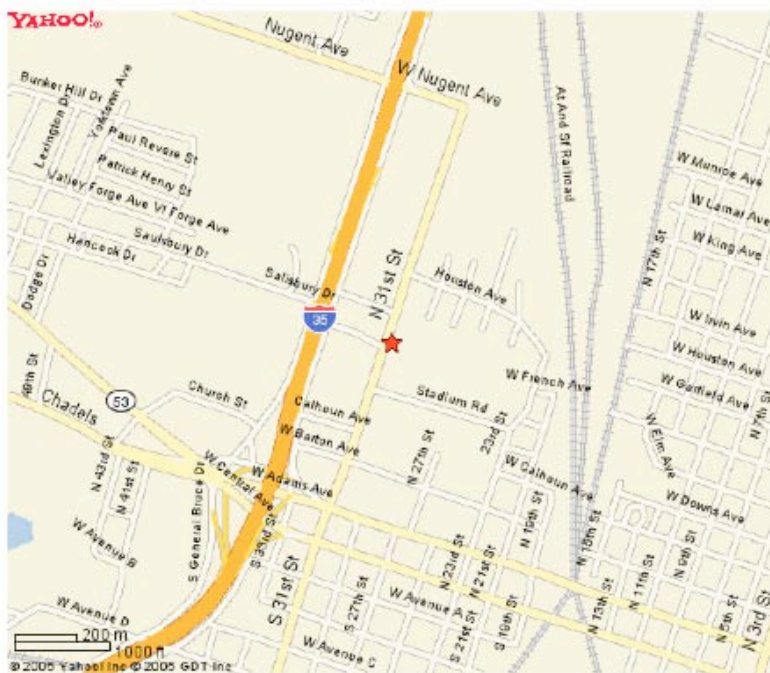

Other Information:

Concessions: Available for purchase on site. No food may be brought in from outside.

Warm-Up Area: All teams may warm up in the auxiliary gym. Please be cautious of your music volume.

Team and Spectator Admission: Main Foyer

Saturday - $8.00 per person

4 years & Under and 65 & Over are Free

All other spectators, parents and chaperones must either present a VIP pass or pay admission

Spectator Parking: Front Parking Lot

Bus Parking: Back Parking Lot

Host Hotel: Contact ATS Tours and Travel to plan your group trip (800/698-3901).

Average # of Teams Attending:
35+ teams

Information: **NO PERSONAL CAMERA TRIPODS ALLOWED.**

A current schedule of the contest will be posted the Tuesday prior to the event and be linked to the Contest Page or our web site. All props, staging and backdrops must be able to pass easily through a regular 7 ft double door with the center bar removed.

Temple High School is conveniently located just off of I-35, 30 minutes south of Waco and 1 hour north of Austin. This makes this a great one day event for all teams in Central Texas.

★ 415 N 31st St Temple, TX 76504-2426

When using any driving directions or map, it's a good idea to do a reality check and make sure the road still exists, watch out for construction, and follow all traffic safety precautions. This is only to be used as an aid in planning.