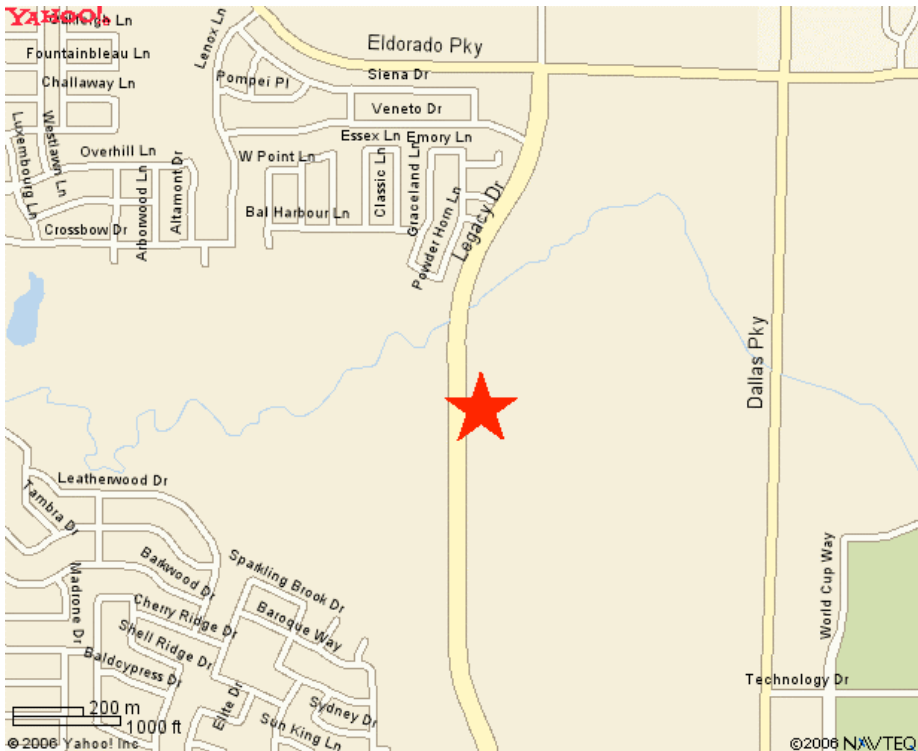

Other Information:

Concessions: Available for purchase on site. No food may be brought in from outside.

Warm-Up Area: Auxillary gym and dance room are available for practice areas. Please be cautious of your music volume.

Team and Spectator Admission: North Gymnasium Entrance

Saturday - $8.00 per person
4 years & Under and 65 & Over are Free

All other spectators, parents and chaperones must either present a VIP pass or pay admission

Spectator Parking: North Parking lot (to the left of the school)

Bus Parking: Front Parking Lot

Host Hotel:

Contact ATS Tours and Travel to plan your group trip (800/698-3901).

Average # of Teams Attending: 30+ teams

Things to do in the City: Frisco is located just north of Dallas. There are many fun things to do in the area including ice skating and shopping at Stonebriar, Six Flags over Texas, Dr. Pepper Star Center, Magic Time Machine and much more. Contact ATS Tours and Travel to plan your group trip (800/698-3901).

Information: **NO PERSONAL CAMERA TRIPODS ALLOWED.** A current schedule of the contest will be posted the Tuesday prior to the event and be linked to the Contest Page or our web site. All props, staging and backdrops must be able to pass easily through a regular 7 ft double door with the center bar removed. This is one of the best contest locations in our regional circuit. Teams can earn State Championship titles at this event.