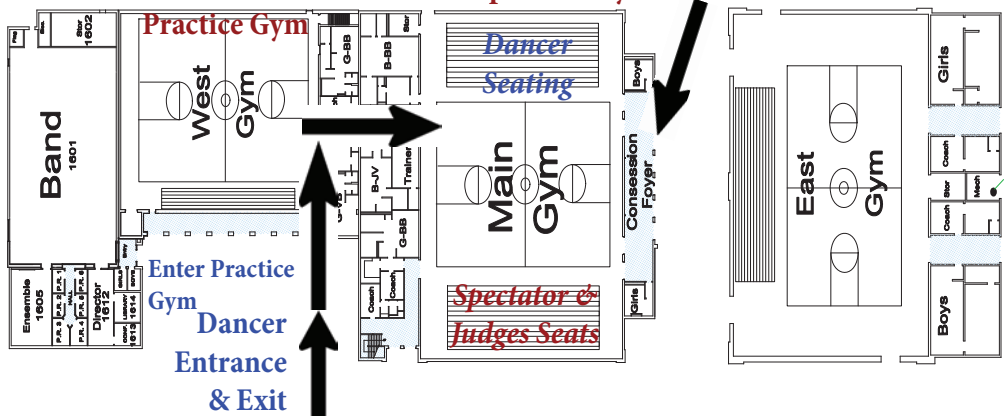

West Texas Dance Classic • Lubbock HS Map

- Spectator Entrance
- Concessions
- T-shirt Sales

Spectator Parking Lot