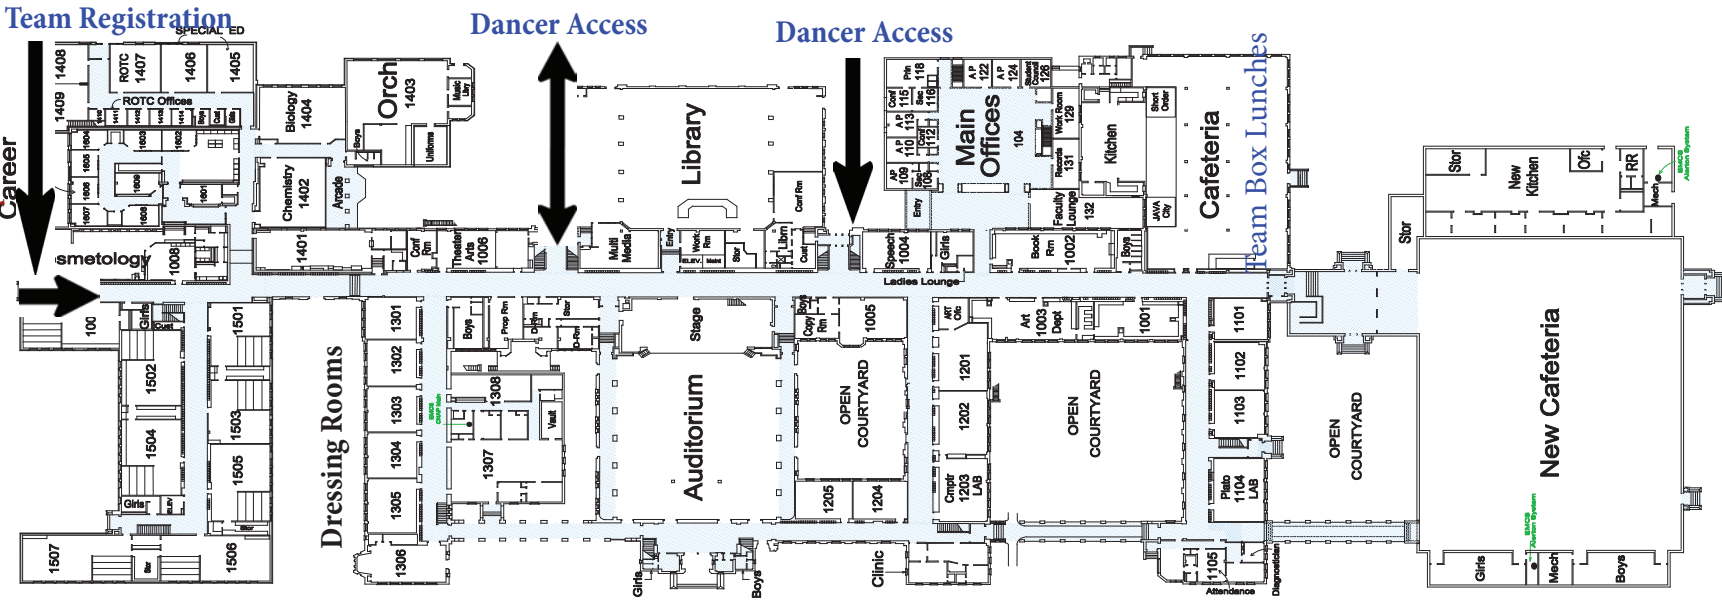

NOTES:

Team Bus Drop Off Here Career