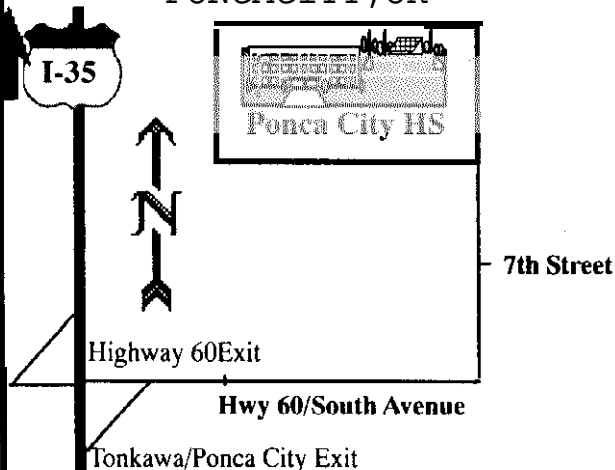

MIDWEST DANCE & POM

PONCA CITY HIGH SCHOOL

To Wichita PONCACITY, OK

- *Take I-35
- *Exit Highway 60 - City exit
- *Highway 60 turns in to South Avenue
- *Go East
- *Pass Conoco Facility
- *Go to 7th Street
- *Turn left (North) on 7th
- *Pass Highland Road - go about 1/2 mile
- *High School will be on your left

To Oklahoma
City