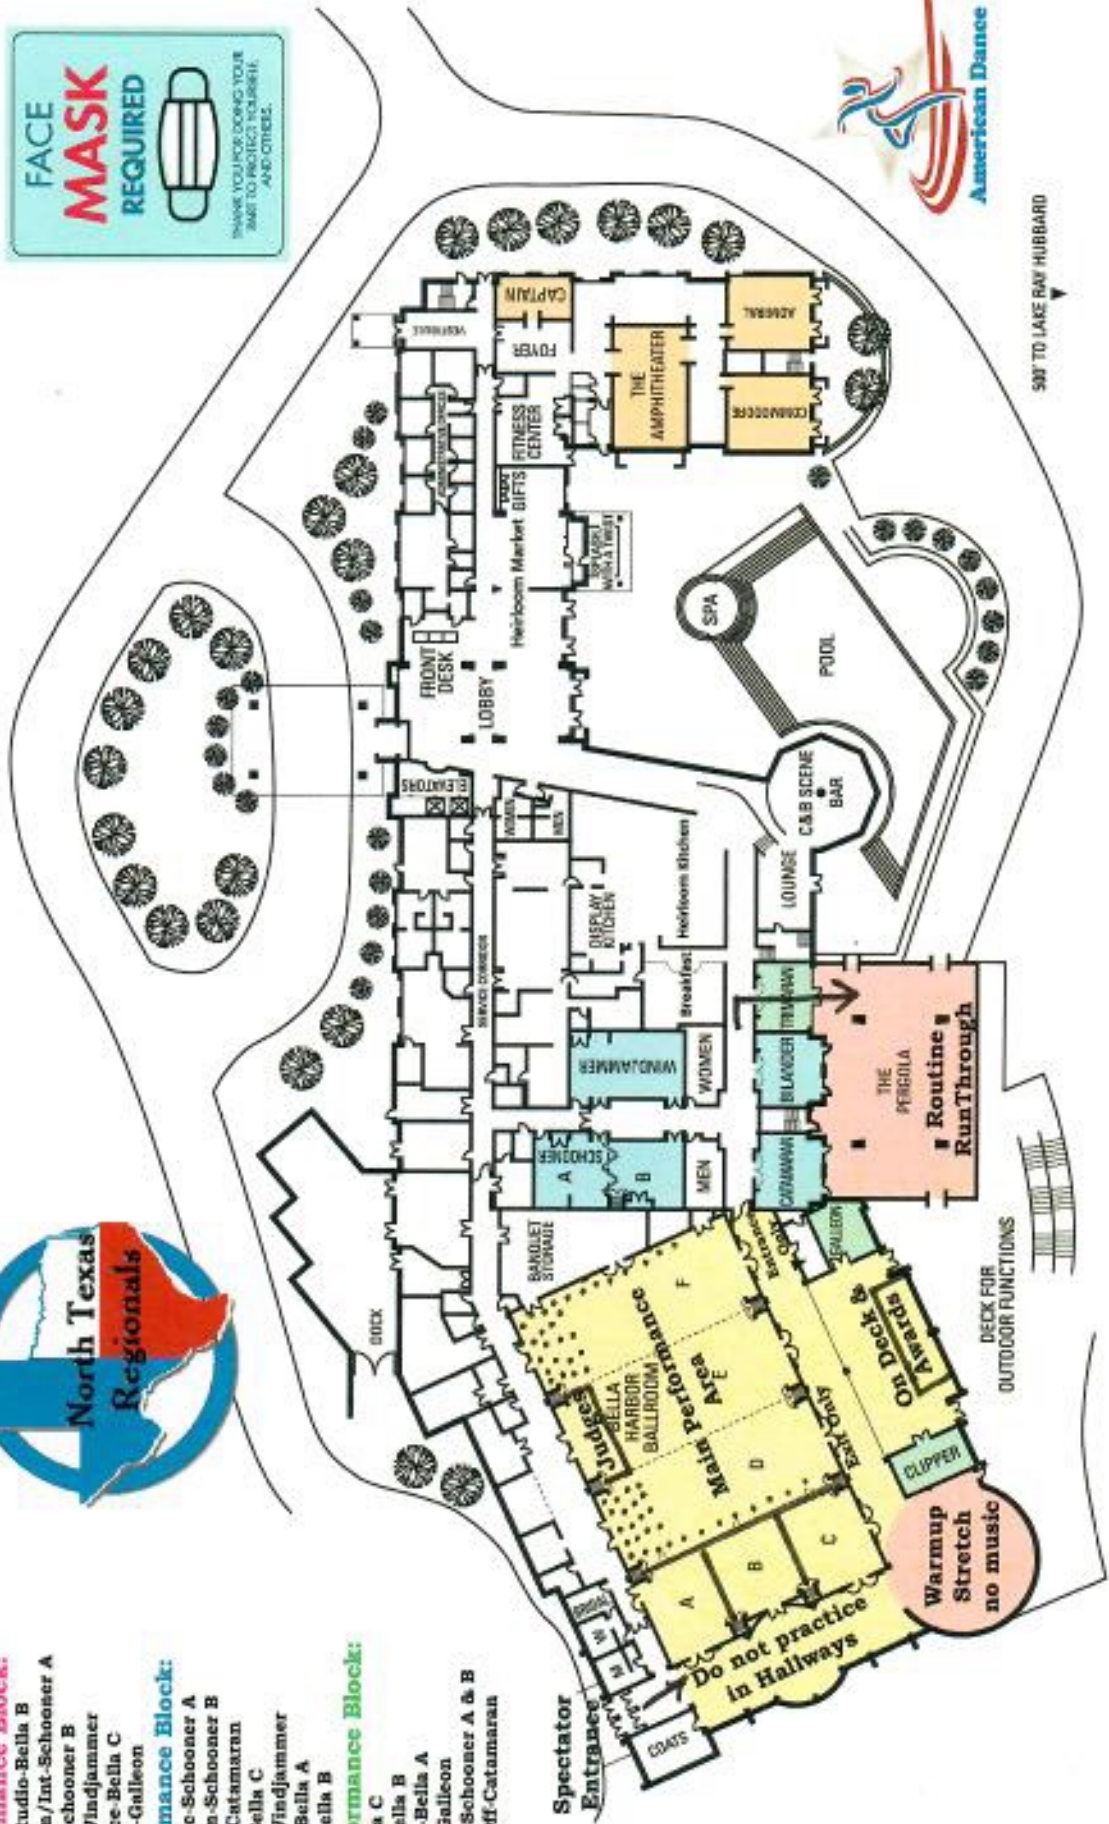

Dressing areas:

Pink Performance Block:

- Allen Dance Studio-Bella B
- Dance FX Elem/Int-Schooner A
- Dance FX Jr-Schooner B
- Dance FX Sr-Windjammer
- Red Door Dance-Bella C
- Wills Point JH-Galleon

Blue Performance Block:

- Next Step Masc-Schooner A
- Next Step Elem-Schooner B
- Next Step Int-Catamaran
- Next Step Jr-Bella C
- Next Step Sr-Windjammer
- Grapevine JV-Bella A
- Rockwall JV-Bella B

Green Performance Block:

- Celina HS-Bella C
- Marshall HS-Bella B
- Wills Point HS-Bella A
- Heath HS Off-Galleon
- Wylie East HS-Schooner A & B
- Rockwall HS Off-Catamaran

SW TO LAKE BAY HUBBARD

DECK FOR OUTDOOR FUNCTIONS

Spectator Entrances

Do not practice in Hallways

Warmup Stretch no music

On Deck & Awards

CUPPER

EXIT ONLY

Male Performance Area

Bella Harbor Ballroom

Judges

COATS

EXIT ONLY

EXIT ONLY

EXIT ONLY

EXIT ONLY

EXIT ONLY

EXIT ONLY

EXIT ONLY

EXIT ONLY

EXIT ONLY