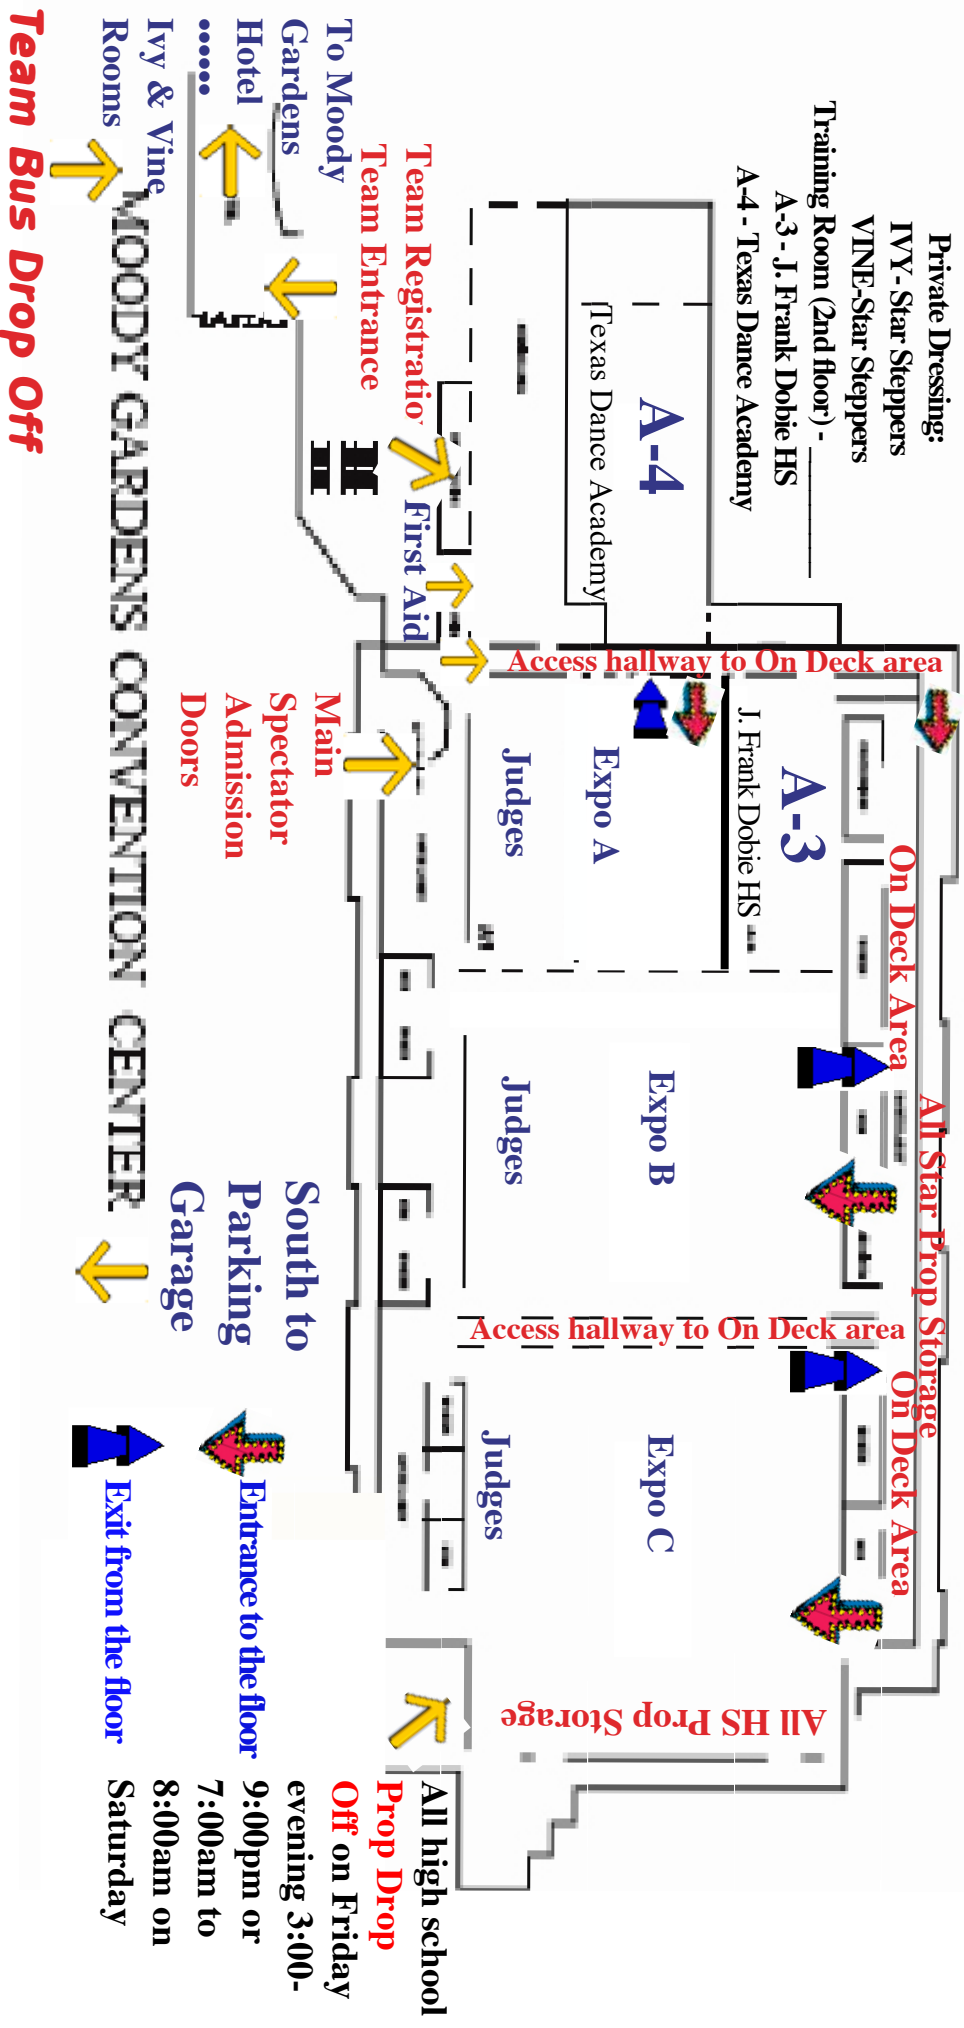

Prop Drop for All Stars

Private Saturday Dressing:
North Lobby Restrooms
McNeil HS

American Fencer/Trill Team

All high school Prop Drop

Off on Friday evening 3:00-

9:00pm or 7:00am to

8:00am on Saturday

Team Bus Drop Off